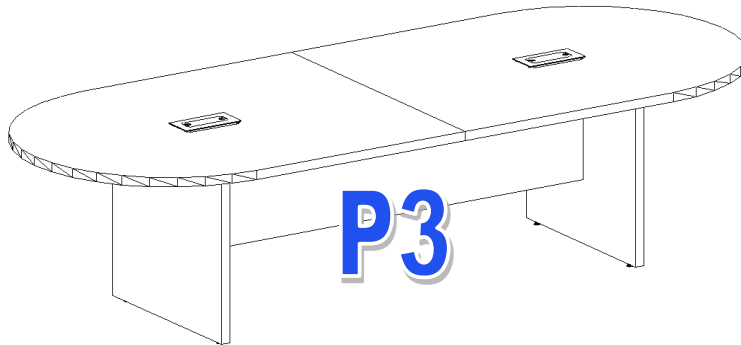

Q1

Q2

CONFERENCE TABLES

P1

P2

P3

DESKING

ITEM #	MODEL #	DESCRIPTION	LIST PRICE
DEMPH	PL135 (P1)	RACETRACK CONFERENCE TABLE 71" L X 35" W	608.00
DEMPH	PL136 (P2)	RACETRACK CONFERENCE TABLE 95" L X 44" W	905.00
DEMPH	PL137 (P3)	RACETRACK CONFERENCE TABLE 120" L X 48" W	1,272.00
Q1	PLTBPOWERSBLK	POWER MODULE FOR CONFERENCE TABLE: BLACK	670.00
Q2	PLTBPOWERSLVR	POWER MODULE FOR CONFERENCE TABLE: SILVER	670.00