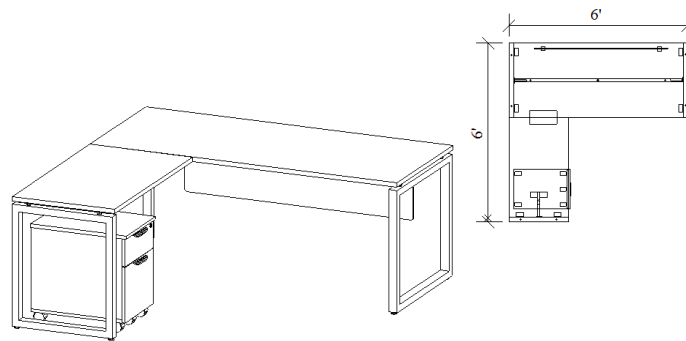

DESK TYPICAL #2			
QTY	MODEL #	DESCRIPTION	PRICE
1	S1	6' x30" O-Leg Desk	891.00
1	R2	24" X 42" O-Leg Return	459.00
1	F5	Mobile B/F Pedestal	452.00
1	02	Frosted Acrylic Modesty Panel	279.00
TOTAL:			2.081.00

DESKING