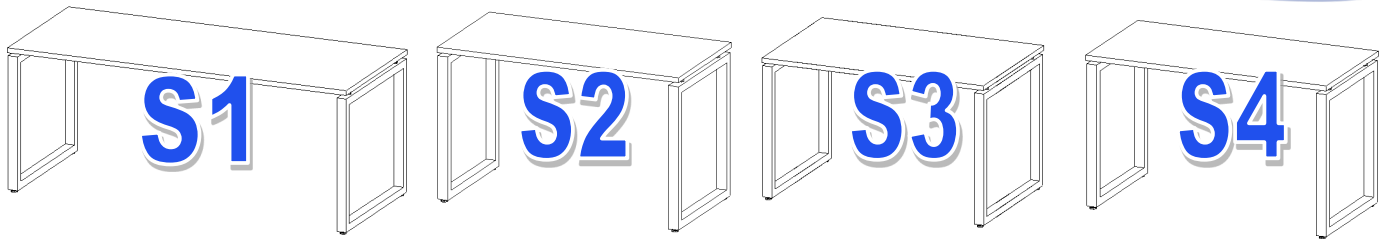

ITEM #	MODEL #	DESCRIPTION	LIST PRICE
S1	6' x 30" O-Leg Desk	Silver metal O-Leg Desk w/ Laminate top	891.00
S2	5' x 30" O-Leg Desk	Silver metal O-Leg Desk w/ Laminate top	836.00
S3	4' x 30" O-Leg Desk	Silver metal O-Leg Desk w/ Laminate top	780.00
S4	4' x 24" O-Leg Desk	Silver metal O-Leg Desk w/ Laminate top	734.00