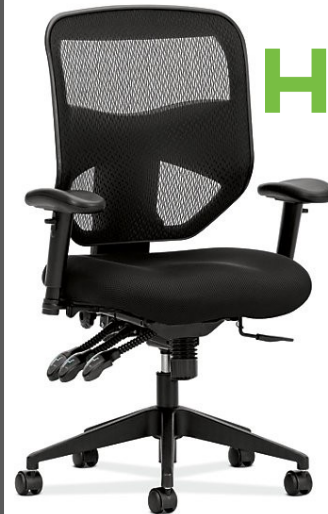

Fully upholstered Seat & Back - Black Frame - 5-star Base - Black -
27.5" Width x 36" Depth x 44.5" Height

- Supports Middle To Larger Scale Users
- Height/Width Adjustable Arms And Seat To Provide A Custom Fit

basyx by HON HVL532 Task High Back Task Chair

Item# HVL532MM10 List Price ~~714.00~~

Fabric Black Seat - Mesh Back - Five Star Base - 26.0"D x 30.75" W x 44.5" H

- Durable 100% polyester with multiple adjustments
- Deeply contoured seat and back and adjustable arms
- Back is breathable mesh for exceptional comfort