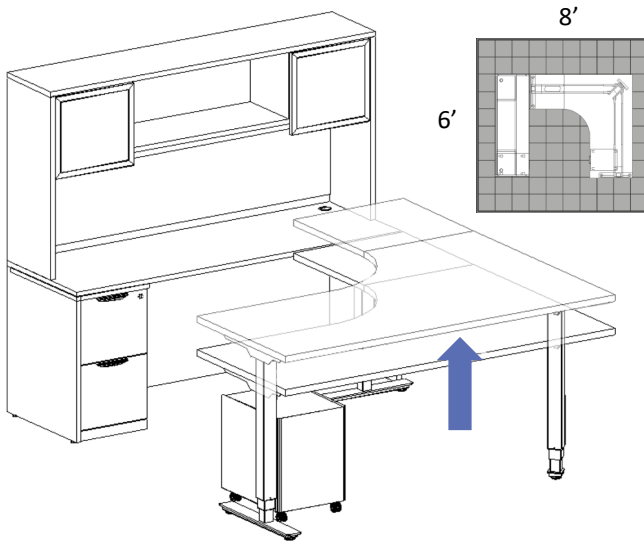

DESK TYPICAL #2			
QTY	MODEL #	DESCRIPTION	PRICE
1	B1	6' DESK W/EXTENSION	834.00
1	E4	24" X 30" BRIDGE	212.00
1	C	6' CREDENZA	452.00
1	F5	Mobile B/F Pedestal	452.00
1	F2	F/F MOBILE PEDESTAL	621.00
1	G1	HUTCH	541.00
1	G3	ALUMINUM HUTCH DOORS	207.00
1	H	TACKBOARD	167.00
1	K3	3-LEG HEIGHT ADJUSTABLE BASE	~~1,925.00~~
TOTAL:			5,411.00