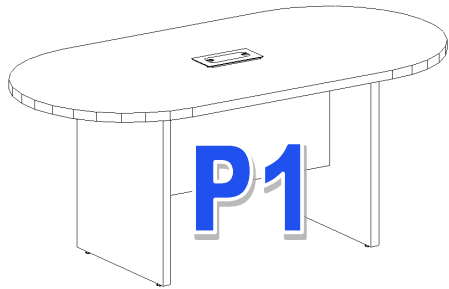

CONFERENCE TABLES

P1