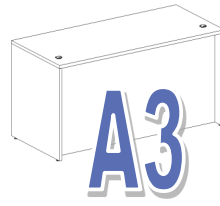

ITEM #	MODEL #	DESCRIPTION	LIST PRICE
A1	PL105	DESK SHELL 71"W X 30"D X 29.5"H	501.00
A2	PL102	DESK SHELL 66"W X 30"D X 29.5"H	470.00
A3	PL103	DESK SHELL 60"W X 30"D X 29.5"H	428.00
A4	PL121	DESK SHELL 48"W X 30"D X 29.5"H	413.00
A5	PL104	DESK SHELL 48"W X 24"D X 29.5"H	410.00