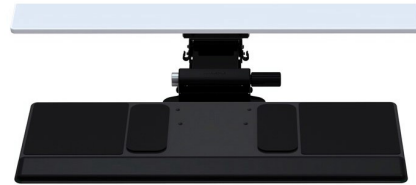

6G900 Keyboard Tray

Item# 6G90090G22

List Price 538.00

Promotes healthy posture by allowing you to sit back in your chair and protecting you from carpal tunnel syndrome.

- Intuitive Height Adjustment, Tilt Position Angle Adjustment

6G500 Keyboard Tray

Item# 6G500G2722 List Price 522.00

Same great ergonomic benefits in a wide platform to fit your office needs.

- Intuitive Height Adjustment, Tilt Position Angle Adjustment
- Larger 27" Wide Tray
- 24/7 Use Rating