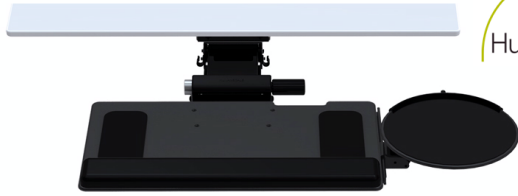

Bonded Leather

Agenda Plus Stack Series

Item# 3080BLK

List Price ~~559.00~~

Multi-purpose stackable seating that is both versatile and economical, our Agenda Plus Stack Series is an ideal solution for a full range of venues - from office environments, convention centers and public assemblies to places of worship, educational facilities and sports & entertainment arenas.

6G900 Keyboard Tray

Item# 6G90090G22

List Price 538.00

Promotes healthy posture by allowing you to sit back in your chair and protecting you from carpal tunnel syndrome.

- Intuitive Height Adjustment, Tilt Position Angle Adjustment