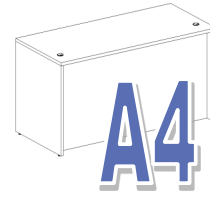

ITEM #	MODEL #	DESCRIPTION	LIST PRICE
A1	PL105	DESK SHELL 71"W X 30"D X 29.5"H	501.00
A2	PL102	DESK SHELL 66"W X 30"D X 29.5"H	470.00
A3	PL103	DESK SHELL 60"W X 30"D X 29.5"H	428.00
A4	PL121	DESK SHELL 48"W X 30"D X 29.5"H	413.00
A5	PL104	DESK SHELL 48"W X 24"D X 29.5"H	410.00