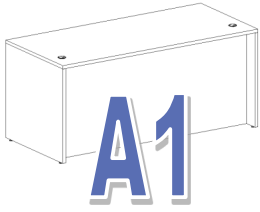

ITEM #	MODEL #	DESCRIPTION	LIST PRICE
A1	PL105	DESK SHELL 71"W X 30"D X 29.5"H	501.00
A2	PL102	DESK SHELL 66"W X 30"D X 29.5"H	470.00
A3	PL103	DESK SHELL 60"W X 30"D X 29.5"H	428.00
A4	PL121	DESK SHELL 48"W X 30"D X 29.5"H	413.00
A5	PL104	DESK SHELL 48"W X 24"D X 29.5"H	410.00