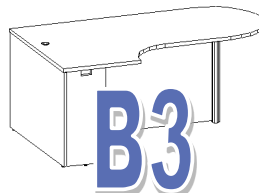

ITEM #	MODEL #	DESCRIPTION	LIST PRICE
B1,B2	PL178L/R	DESK SHELL W/EXTENSTION 71"W X 42"D X 29.5"H	834.00
B3,B4	PL133L/R	DESK SHELL W/ BULLET EXTENSTION 71"W X 42"D X 29.5"H	655.00
C	PL143	CREDENZA 71"W X 24"D X 29.5"H	452.00