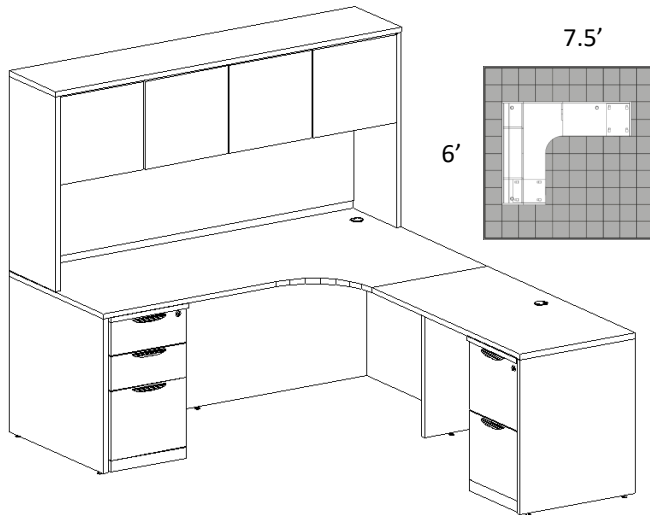

DESK TYPICAL #5			
QTY	MODEL #	DESCRIPTION	PRICE
1	B2	6' DESK W/EXTENSION	834.00
1	D2	24" X 42" RETURN	313.00
1	F1	B/B/F MOBILE PEDESTAL	621.00
1	F2	F/F MOBILE PEDESTAL	621.00
1	G1	HUTCH	541.00
2	G2	LAMINATE HUTCH DOORS	55.00
1	H	TACKBOARD	167.00
TOTAL:			3,207.00