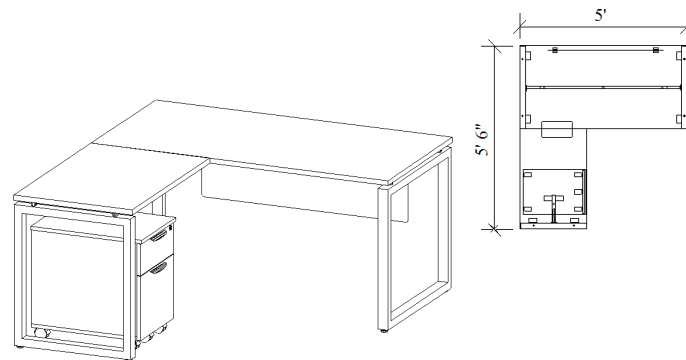

DESK TYPICAL #3			
QTY	MODEL #	DESCRIPTION	PRICE
1	S2	5' x30" O-Leg Desk	836.00
1	R3	24" X 36" O-Leg Return	432.00
1	F5	Mobile B/F Pedestal	452.00
1	01	Frosted Acrylic Modesty Panel	279.00
TOTAL:			1,999.00