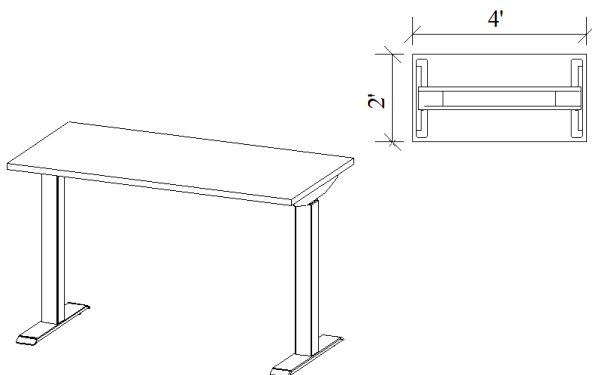

HAT DESK TYPICAL #4			
QTY	MODEL #	DESCRIPTION	PRICE
1	L1	4' X 24" Worksurface	225.00
1	K1	2-Leg Height Adjustable Base	~~1,005.00~~