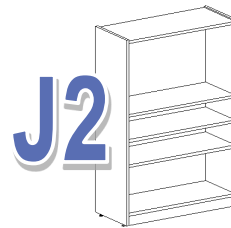

ITEM #	MODEL #	DESCRIPTION	LIST PRICE
J1	PL154	BOOKCASE 32"W X 14"D X 30"H	248.00
J2	PL155	BOOKCASE 32"W X 14"D X 48"H	362.00
J3	PL156	BOOKCASE 32"W X 14"D X 72"H	504.00
J4	PLBCDK	SET OF BOTTOM DOORS FOR PL154,PL155,PL156	159.00