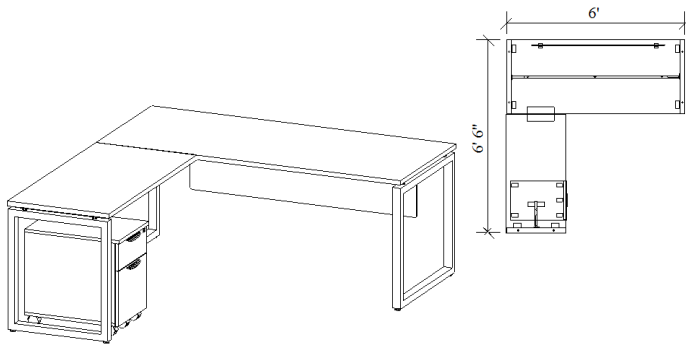

ELEMENTS DESKING

DESK TYPICAL #1			
QTY	MODEL #	DESCRIPTION	PRICE
1	S1	6' x30" O-Leg Desk	891.00
1	R1	24" X 48" O-Leg Return	483.00
1	F5	Mobile B/F Pedestal	452.00
1	02	Frosted Acrylic Modesty Panel	279.00
TOTAL:			2.105.00