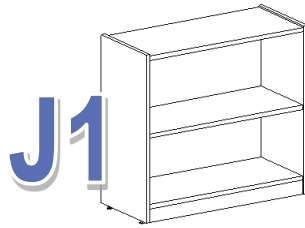

ITEM #	MODEL #	DESCRIPTION	LIST PRICE
J1	PL154	BOOKCASE 32"W X 14"D X 30"H	248.00
J2	PL155	BOOKCASE 32"W X 14"D X 48"H	362.00
J3	PL156	BOOKCASE 32"W X 14"D X 72"H	504.00
J4	PLBCDK	SET OF BOTTOM DOORS FOR PL154,PL155,PL156	159.00