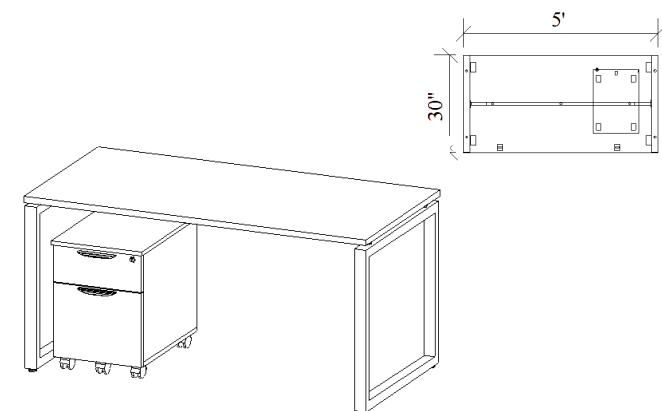

DESK TYPICAL #4			
QTY	MODEL #	DESCRIPTION	PRICE
1	S2	5' x30" O-Leg Desk	618.00
1	F5	Mobile B/F Pedestal	335.00
TOTAL:			953.00