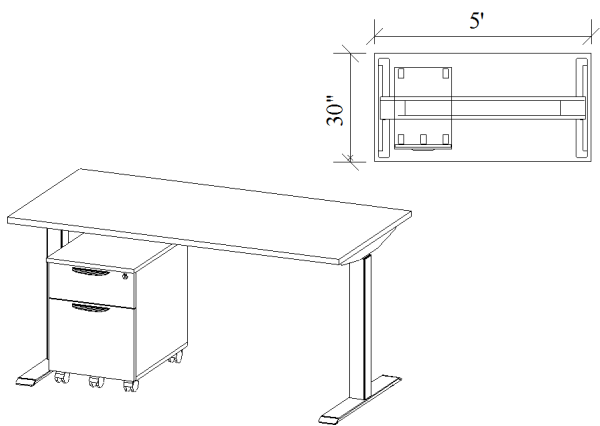

HAT DESK TYPICAL #2			
QTY	MODEL #	DESCRIPTION	PRICE
1	L2	5' X 30" Worksurface	292.00
1	K2	2-Leg Height Adjustable Base	~~1,005.00~~
1	F5	Mobile 2 Drawer Pedestal	452.00

DESKING