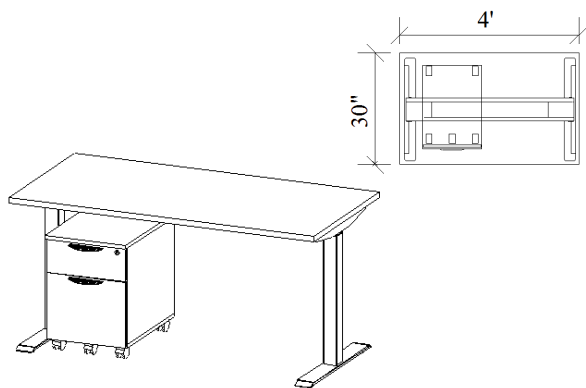

HAT DESK TYPICAL #3			
QTY	MODEL #	DESCRIPTION	PRICE
1	L1	4' X 30" Worksurface	243.00
1	K2	2-Leg Height Adjustable Base	~~1,005.00~~
1	F5	Mobile 2 Drawer Pedestal	452.00