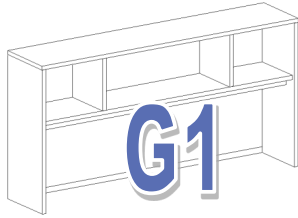

DESKING

ITEM #	MODEL #	DESCRIPTION	LIST PRICE
G1	PL1440H	OPEN HUTCH FOR DESK 71"W X 36"H	541.00
G2	PL44LD	1 SET OF LAMINATE DOORS FOR HUTCH	55.00
G3	PL44SGD	1 SET OF ALUMINUM FRAME DOORS FOR HUTCH	207.00
H	PL118CHAR	TACKBOARD FOR HUTCH CHARCOAL FABRIC	167.00