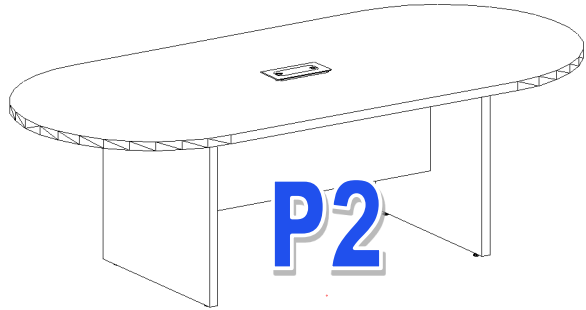

Q1

Q2

CONFERENCE TABLES

P1

P2

P3

DESKING

ITEM #	MODEL #	DESCRIPTION	LIST PRICE
DEMPH	PL135 (P1)	RACETRACK CONFERENCE TABLE 71" L X 35" W	608.00
DEMPH	PL136 (P2)	RACETRACK CONFERENCE TABLE 95" L X 44" W	905.00
DEMPH	PL137 (P3)	RACETRACK CONFERENCE TABLE 120" L X 48" W	1,272.00
Q1	PLTBPOWERSBLK	POWER MODULE FOR CONFERENCE TABLE: BLACK	670.00
Q2	PLTBPOWERSLVR	POWER MODULE FOR CONFERENCE TABLE: SILVER	670.00