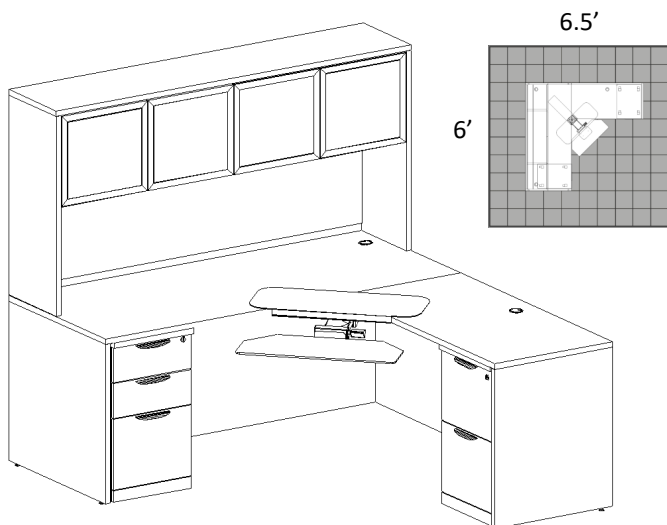

DESK TYPICAL #6			
QTY	MODEL #	DESCRIPTION	PRICE
1	A1	6' DESK SHELL	501.00
1	D1	24" X 48" RETURN	317.00
1	F1	B/B/F MOBILE PEDESTAL	621.00
1	F2	F/F MOBILE PEDESTAL	621.00
1	G1	HUTCH	541.00
2	G3	ALUMINUM ACRYLIC HUTCH DOORS	207.00
1	H	TACKBOARD	167.00
1	DE100	CORNER SLEEVE	162.00
1	6G400	KEYBOARD TRAY	522.00
TOTAL:			3,866.00

DESKING