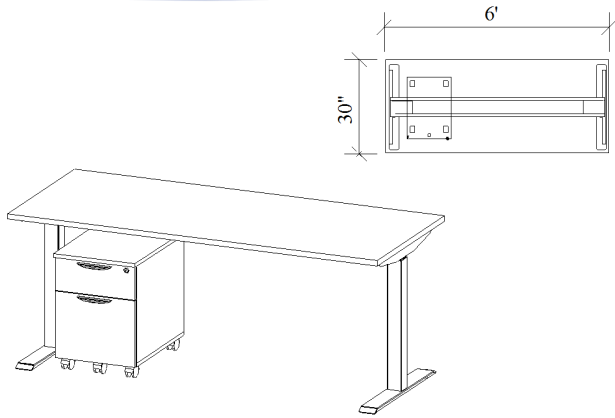

STANDING DESKS

HAT DESK TYPICAL #1			
QTY	MODEL #	DESCRIPTION	PRICE
1	L3	6' X 30" Worksurface	327.00
1	K2	2-Leg Height Adjustable Base	~~1,005.00~~
1	F5	Mobile 2 Drawer Pedestal	452.00