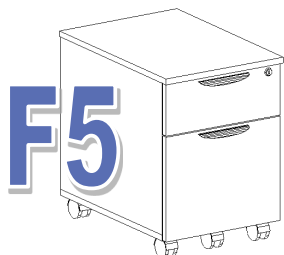

ITEM #	MODEL #	DESCRIPTION	LIST PRICE
F5	PL1007	MOBILE B/F PEDESTAL 16"W X 22"D X 22"H	452.00
F6	PL112	2 DRAWER LATERAL FILE 36"W X 22"D X 29"H	834.00
F7	PL113	2 DOOR STORAGE CABINET 36"W X 22"D X 29"H	576.00
F8	PL107	2 DRAWER B/F HANGING PEDESTAL 16"W X 22"D X 22"H	362.00

DESKING