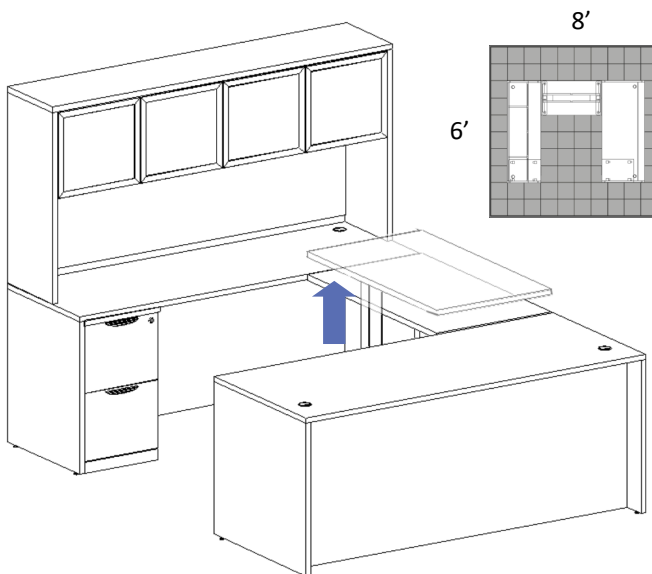

DESK TYPICAL #3			
QTY	MODEL #	DESCRIPTION	PRICE
1	A1	6' DESK SHELL	834.00
1	E2	24" X 42" BRIDGE	262.00
1	C	6' CREDENZA	452.00
1	F1	B/B/F MOBILE PEDESTAL	621.00
1	F2	F/F MOBILE PEDESTAL	621.00
1	G1	HUTCH	541.00
2	G3	ALUMINUM ACRYLIC HUTCH DOORS	207.00
1	H	TACKBOARD	167.00
1	K1	2-LEG HEIGHT ADJUSTABLE BASE	~~1,005.00~~
TOTAL:			4,917.00

DESKING