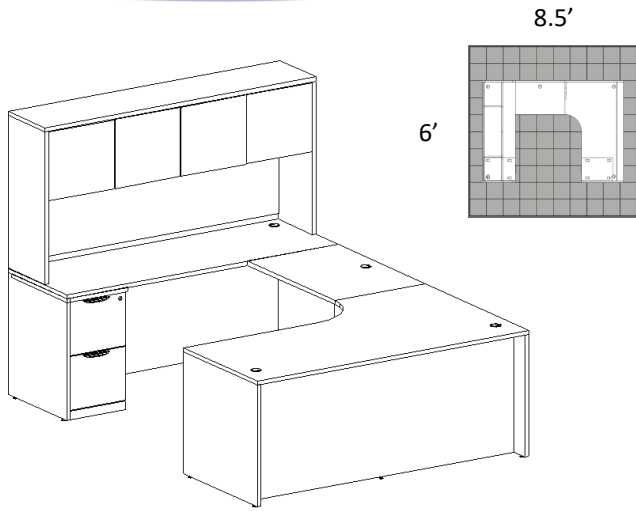

DESKING

DESK TYPICAL #1			
QTY	MODEL #	DESCRIPTION	PRICE
1	B1	6' DESK W/EXTENSION	834.00
1	E3	24" X 36" BRIDGE	220.00
1	C	6' CREDENZA	452.00
1	F1	B/B/F MOBILE PEDESTAL	621.00
1	F2	F/F MOBILE PEDESTAL	621.00
1	G1	HUTCH	541.00
2	G2	LAMINATE HUTCH DOORS	55.00
1	H	TACKBOARD	167.00
TOTAL:			3,566.00