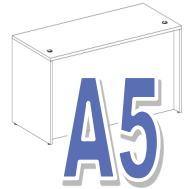

ITEM #	MODEL #	DESCRIPTION	LIST PRICE
A1	PL105	DESK SHELL 71"W X 30"D X 29.5"H	501.00
A2	PL102	DESK SHELL 66"W X 30"D X 29.5"H	470.00
A3	PL103	DESK SHELL 60"W X 30"D X 29.5"H	428.00
A4	PL121	DESK SHELL 48"W X 30"D X 29.5"H	413.00
A5	PL104	DESK SHELL 48"W X 24"D X 29.5"H	410.00