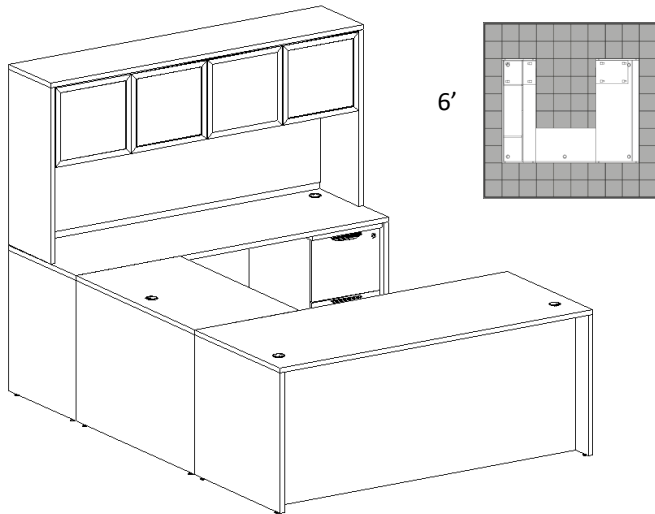

DESKING

DESK TYPICAL #4			
QTY	MODEL #	DESCRIPTION	PRICE
1	A1	6' DESK SHELL	501.00
1	E2	24" X 42" BRIDGE	262.00
1	C	6' CREDENZA	452.00
1	F1	B/B/F MOBILE PEDESTAL	621.00
1	F2	F/F MOBILE PEDESTAL	621.00
1	G1	HUTCH	541.00
2	G3	ALUMINUM ACRYLIC HUTCH DOORS	207.00
1	H	TACKBOARD	167.00
TOTAL:			3,579.00