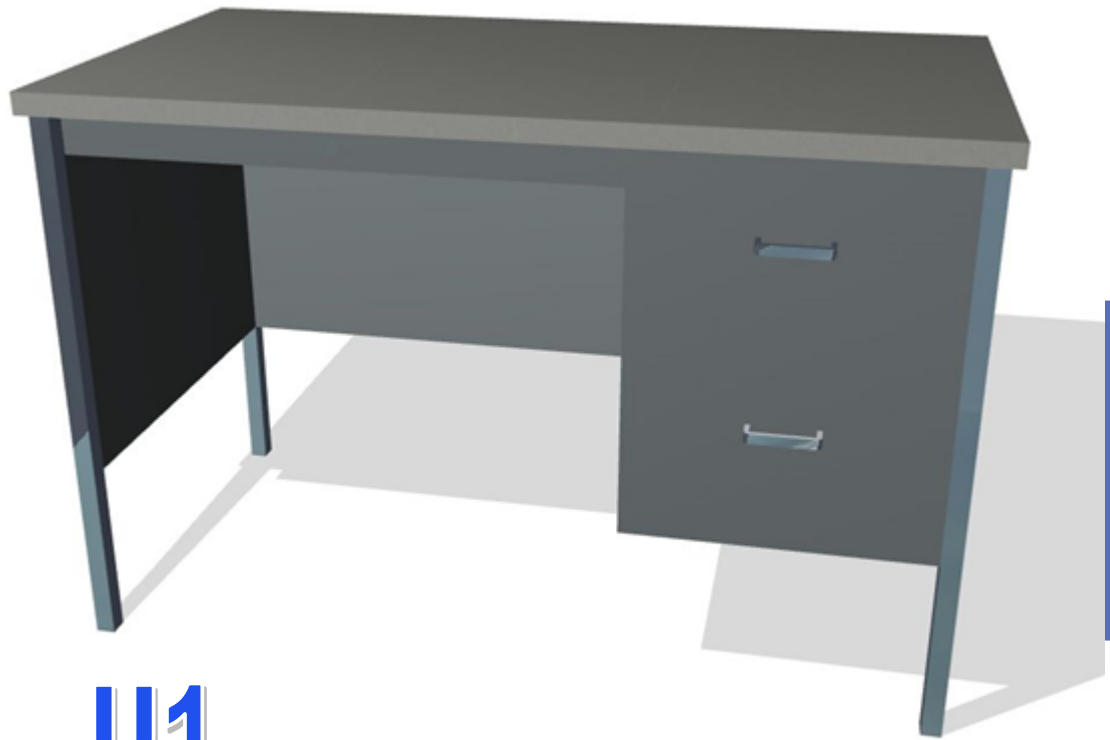

U1

ITEM #	MODEL #	DESCRIPTION	LIST PRICE
U1	H34002RLAHP8T	DESK,SNGL PED 24X45 DOVE/TITAN	~~1,261.00~~

NOTES:

- “Tru-fit” mitered drawer fronts for better visual alignment.
- 3/4 height modesty panels.
- Chrome legs shipped unattached.
- Laminate tops.
- Central locking center drawer standard, with HON “One Key” interchangeable lock cores.
- Full extension steel ball-bearing suspensions on file drawers for easy access to all contents.
- High-sided file drawers accept hanging files without hangrails.
- Box drawers equipped with 3/4 extension steel ball-bearing suspensions.
- Reinforced, double “O” frame inner structure keeps desk solid and sturdy for years of use.
- All interior drawer bodies are gray, pre-painted steel.